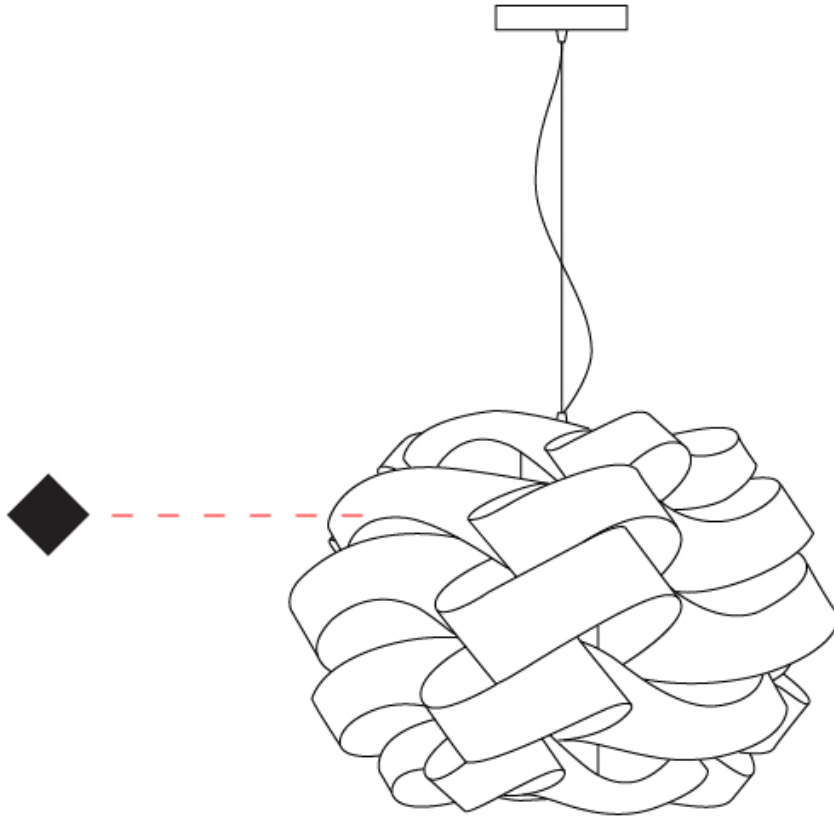

D61004-

PROJECT

TYPE

SPECIFIER

QUANTITY

DATE

D