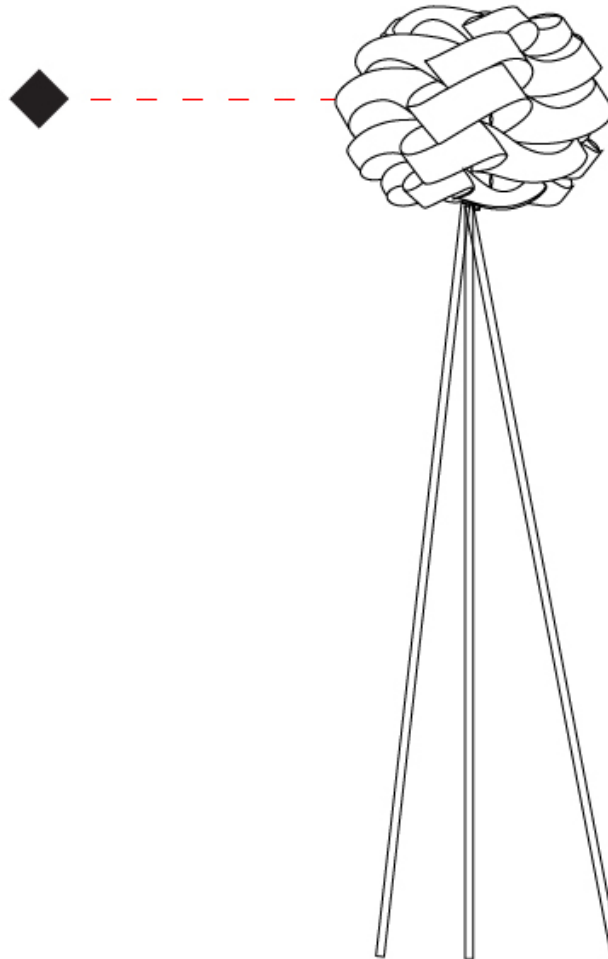

D64001-

PROJECT

TYPE

SPECIFIER

QUANTITY

DATE

D