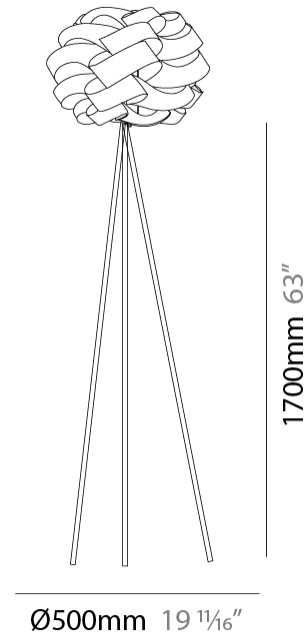

SKYLINE PORTABLE

D64001-

base number   Finish
Options

1. To build a product code in our configurator select the specify button on the base model # product page
2. To build a manual product code on this datasheet choose from the options listed below in blue font and add the suffix to the base model #

GENERAL

Series: Skyline
Brand: Linea Zero
Division: Design
Mounting Type: Portable
Mounting Location: Floor
Subcategory: Floor

PHYSICAL

Shape: Round
Diameter (mm): 500
Diameter (in): 19 1/16
Height (mm): 1700
Height (in): 66 15/16
Light Distribution: Omnidirectional
Diffuser: Polilux™ Shade - See Finish Options
Fixture Finish: WHI / BLK / SIL / NGD / COP / PKM
Fixture Material: Polilux™/ Metal holder

ELECTRICAL

Number of Lamps: 1
Lamp Type: LED Retrofit
Bulb Included: Bulb Not Included
Max. Wattage Per Lamp (W): 7
Lamp Base: E26
Input Voltage (V): 120
Upon Request: 277Vac / GU24

LED

OPTICAL

RATINGS AND CERTIFICATIONS

Certified By: Certified for North American Standards
IP rating: IP20

PROJECT
TYPE
SPECIFIER
QUANTITY
DATE